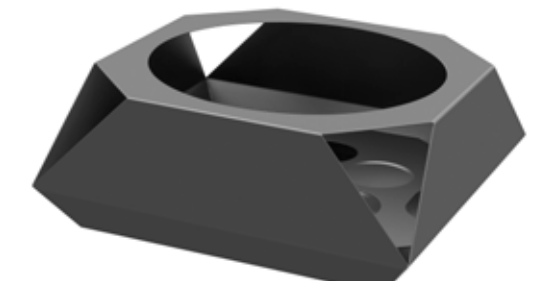

Diamond Round Chafer with Soft Closing Lid

Stainless Steel

19.1 x 19.1 x 10.7 in

48.5 x 48.5 x 27.2 cm

Item # SK049

Diamond Round Chafer

Stainless Steel

19.1 x 19.1 x 7.5 in

48.5 x 48.5 x 19.1 cm

Item # SM283

Diamond Round Chafer with Soft Closing Lid

Black Steel

19.1 x 19.1 x 10.7 in

48.5 x 48.5 x 27.2 cm

Item # SK050

Diamond Round Chafer

Black Steel

19.1 x 19.1 x 7.5 in

48.5 x 48.5 x 19.1 cm

Item # SM284

Square Stainless Grill Top

Stainless Steel
10 x 10 in
25.4 x 25.4 cm

Item # SM139

Square Stainless Track Grill