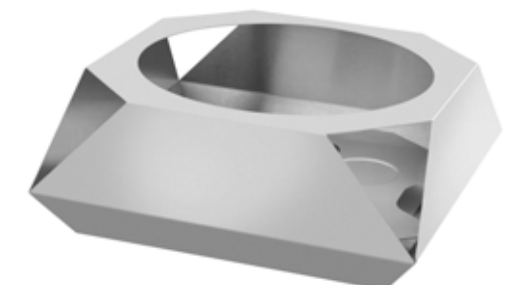

Included with # SM272

Iris™ Round Warmer with Stainless Steel Grill

Stamped Brushed Stainless Steel

16.0 x 16.0 x 9.0 in

40.6 x 40.6 x 22.9 cm

Item # SM272

Iris™ Round Warmer with Soft Closing Lid

Stamped Brushed Stainless Steel

16.5 x 18.9 x 12.2 in

41.9 x 48.0 x 31.0 cm

Item # SM288

Round Chafing Pod with Lid

Brushed Stainless Steel

16.5 x 18.9 x 6.7 in

41.9 x 48.0 x 17.0 cm

Item # SM289

DIAMOND ROUND CHAFERS

Diamond Round Chafers are a buffet's best friend. Ergonomic design allows for more serving space and easy replenishment. Peek through glass window allows guests to see what is inside without opening the lid. Transitions seamlessly between breakfast, lunch, and dinner. Get the functionality of a traditional round chafer with a look that is anything but traditional.

Diamond Round Chafer with Soft Closing Lid

Stainless Steel

19.1 x 19.1 x 10.7 in

48.5 x 48.5 x 27.2 cm

Item # SK049

Diamond Round Chafer

Stainless Steel

19.1 x 19.1 x 7.5 in