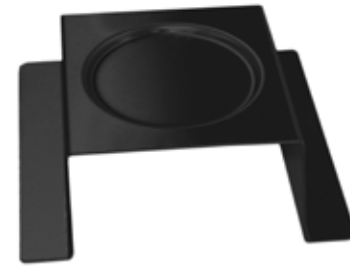

Included with # SM272

Iris™ Round Warmer with Stainless Steel Grill

Stamped Brushed Stainless Steel

16.0 x 16.0 x 9.0 in

40.6 x 40.6 x 22.9 cm

Item # SM272

Iris™ Round Warmer with Soft Closing Lid

Stamped Brushed Stainless Steel

48.5 x 48.5 x 19.1 cm

Item # SM283

Diamond Round Chafer with Soft Closing Lid

Black Steel

19.1 x 19.1 x 10.7 in

48.5 x 48.5 x 27.2 cm

Item # SK050

Diamond Round Chafer

Black Steel

19.1 x 19.1 x 7.5 in

48.5 x 48.5 x 19.1 cm

Item # SM284

Square Stainless Grill Top

Stainless Steel
10 x 10 in
25.4 x 25.4 cm

Item # SM139

Square Stainless Track Grill

Stainless Steel
8.5 x 8.5 x 2 in
21.6 x 21.6 x 5.1 cm

Item # SM179

Square Burner Stand

7 x 7 x 2 in
17.8 x 17.8 x 5.1 cm

 **Black Matte**
Item # SM170

 **Stainless Steel**
Item # SM169

Square Wind Guard 7"

Clear Acrylic
8.5 x 8.5 x 7 in
21.6 x 21.6 x 17.8 cm