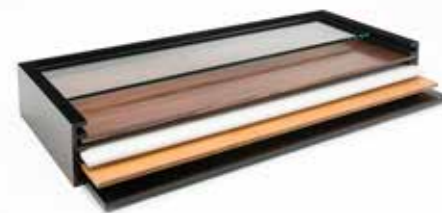

Long Surfaces Case
Black Acrylic, Felt Lining
14 x 34 x 5 in
35.6 x 86.4 x 12.7 cm
Item # SMM003

STORAGE AND MOBILITY

Easily stow away your Skycap® system pieces with the Rosseto® Skycap® multi-level cart. The cart also allows for easy setup and transport of your buffet.