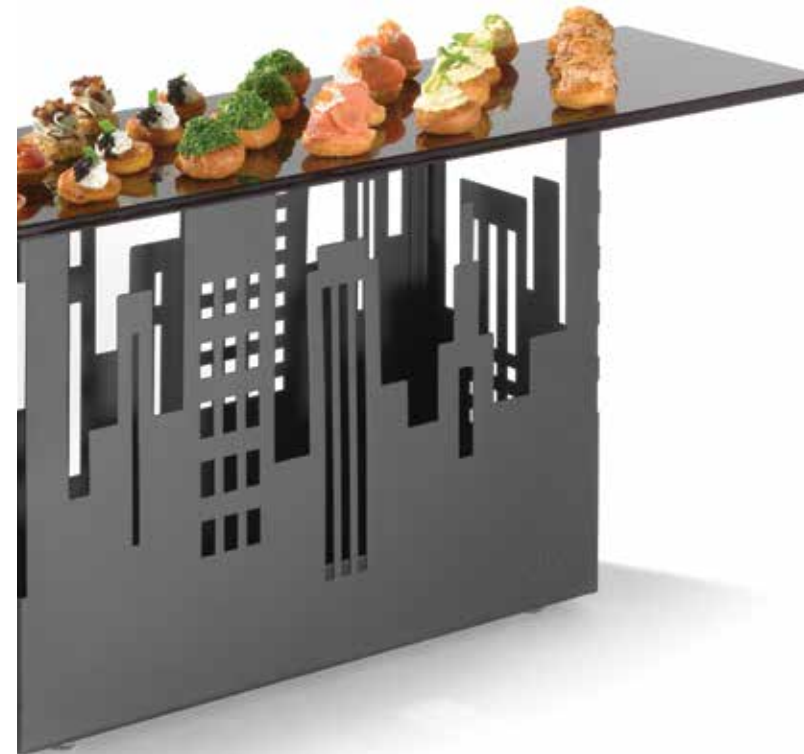

Skycap® Riser Cap

Stainless Steel

6.75 x 5.755 x 0.5 in

17.1 x 14.6 x 1.3 cm

Item # SM142

Opera House Multi-Level Riser

Black Matte

6.55 x 6.55 x 10.6 in

16.6 x 16.6 x 26.9 cm

Item # SM204

Rectangle Platter Green Glass

*Only works on Skycap® Tall Columns

6 pcs. EA, 13.6 x 7.85 x 0.8 in

34.5 x 19.9 x 2.0 cm

Item # GSP13

Narrow Rectangle Surface

33.5 x 7.75 x 0.4 in

86.4 x 20.3 x 1.02 cm

Black Tempered Glass
Item # SG002

Clear Tempered Glass
Item # GTR20

Black Acrylic
Item # SG015

Clear Acrylic
Item # SG014