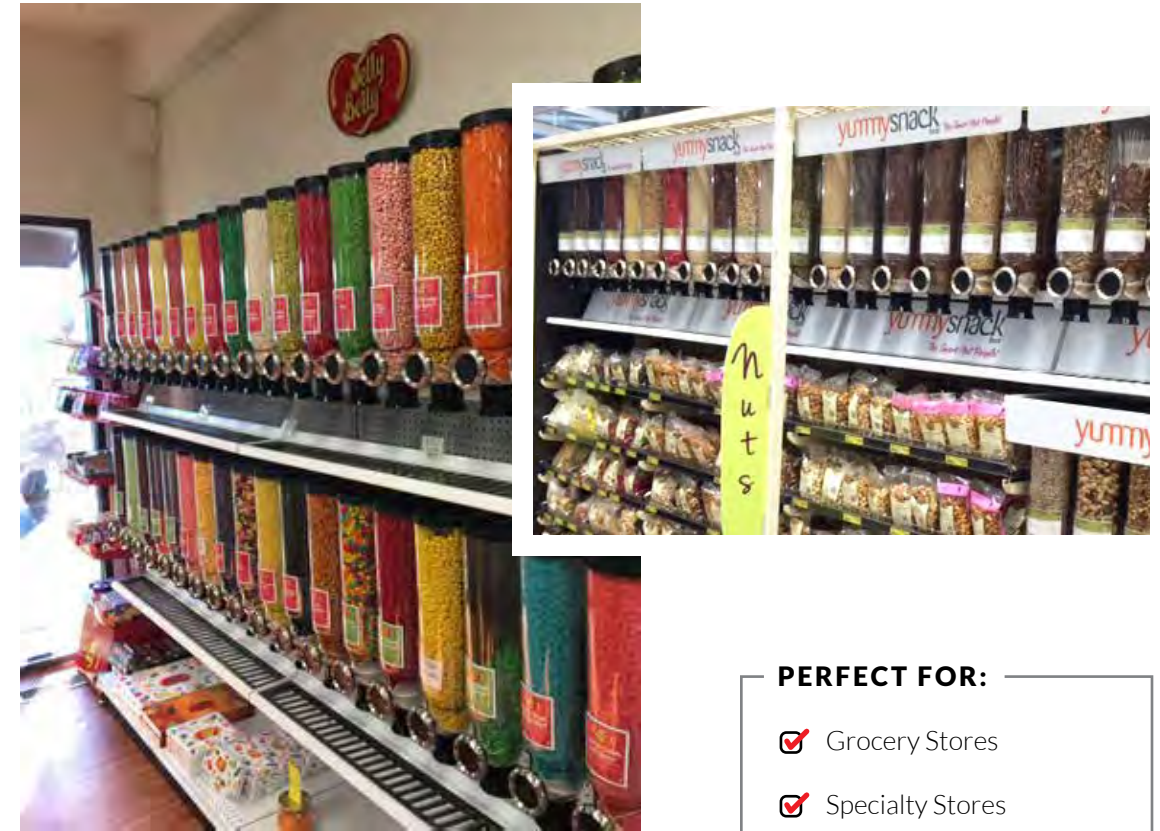

# THE BULKSHOP SHELF SYSTEM

Our BULKshop Shelf System connects to your existing Madix and Lozier gondola shelving systems.

Featuring Rosseto's patented portion-control dispensers, innovative catch trays and customizable branding options, the BULKshop Shelf System was thoughtfully designed to help reduce food waste and labor and, ultimately, increase sales.

## MAKE IT EASY

Our EZ Install Kits make installation fast and efficient! We've put everything together for you - dispensers, catch trays and beautiful sign kits. No long lead times, no waiting. Order your EZ Install Kit today and have your new bulk foods section next week!

### PERFECT FOR:

- Grocery Stores
- Specialty Stores
- Bulk Food Manufacturers

Metal and advertising made in the USA

3.5 gallon (13.25 L) BULKshop dispensers

Colorful shelf strips and catch tray backings make this display stand out