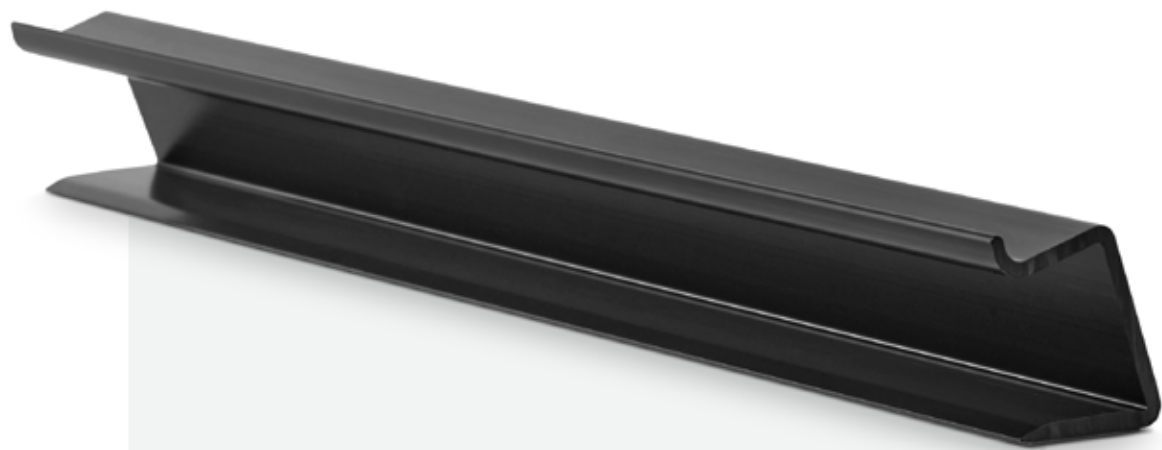

SHELF MOUNTING KITS

Already have your own custom shelving? No problem! We have designed a special Shelf Mounting Strip that allows you to mount our Bulkshop Dispenser # DS101 on virtually any pre-existing shelving unit.

Available in 4 different size options

0.9ft (265mm) Shelf Mounting Strip - Fits 2 Dispensers - #DSM265

1.3 ft (400mm) Shelf Mounting Strip - Fits 3 Dispensers - #DSM400

3ft (900mm) Shelf Mounting Strip - Fits 7 Dispensers - #DSM900

4ft (1209mm) Shelf Mounting Strip - Fits 9 Dispensers - #DSM1209