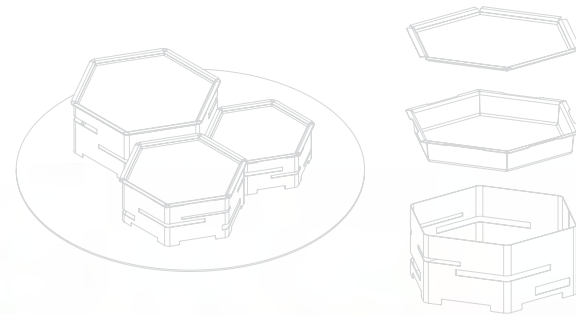

HONEYCOMB SYSTEM

A complete system for warming and cooling.

Customers love our Honeycomb system because it is an elegant way to add depth to a buffet. Serve warm or cold options easily with a look that compliments any design decor. They are ideal for presenting Asian or modern fusion themed menus. The possibilities are endless! Simply choose from 3 different sized bases then add ice-tubs, cooling trays, track grills for warming, and more. Don't forget to keep your display food safe with custom serving lids to guard against germs and bacteria.

- ✓ Use as riser with over 60 different surfaces to choose from
- ✓ Fully compatible with Skycap® line of products for total integration
- ✓ Create an endless buffet with this unique hexagon shape

6 pc. Kit