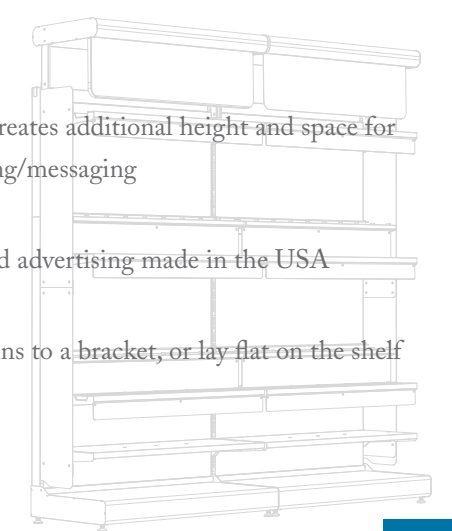

108" H
274.32 cm

48" W
121.92 cm

24" D
60.96 cm

67" H
170.18 cm

48" W
121.92 cm

24" D
60.96 cm

- ✔ Colorful shelf strips, catch tray backings and wings make this display stand out
- ✔ 3.5 (13.25 L) gallon BULKshop dispensers & scoop bins
- ✔ Built-in stainless steel catch trays, reduces mess
- ✔ Header creates additional height and space for advertising/messaging
- ✔ Metal and advertising made in the USA
- ✔ Attach bins to a bracket, or lay flat on the shelf

GONDOLA EZ INSTALL KIT OPTIONS:

Kit A

BULKshop Gondola 67" - 170.18 cm, (2) Rows of Dispensers (18), (2) Mounting Shelves, (2) Catch Tray Shelves, (2) Catch Tray Backings, (2) Shelf Strips, (2) 67" - 170.18 cm Wings
Item # GK2011 - Coffee
Item # GK2021 - Candy
Item # GK2031 - Natural Foods