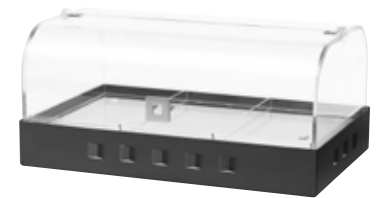

Two-Tier Black Display with Drawers
Black Matte Steel and Clear Acrylic
11.75 x 6.25 x 13 in
29.8 x 15.9 x 33 cm
Item # BD101

Dome Drawer Bakery Case
Includes Tray with Black Matte Base
19.4 x 12.2 x 17 in
49.3 x 31 x 43.2 cm
Item # BD142