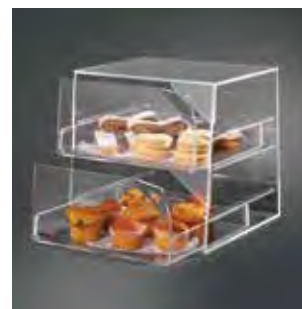

Item # BAK1210

Dome Bakery Case with Drawers

Acrylic with 3 Row Divider Tray
19.1 x 12.8 x 15 in
49.3 x 32.5 x 38.1 cm

Item # BD128

6 Drawer Bakery Case

Clear Acrylic Drawers
19.25 x 12 x 13.75 in
48.9 x 30.5 x 34.9 cm

Item # BD115

4 Door Bakery Cabinet

Clear Acrylic
20.25 x 15.5 x 21.25 in
51.4 x 39.4 x 54.0 cm

Item # BD126

Bakery Tray Set of 3 Clear

Clear Acrylic
14 x 11 x 1 in
35.6 x 27.9 x 2.5 cm

Item # BKM004

Bakery Case 2-Tier

Acrylic w/Metal Stand
16 x 18 x 14 in
40.6 x 45.7 x 35.6 cm

Item # BAK2937

Bakery Case 2-Drawer

Acrylic
11 x 12 x 12 in
27.9 x 30.5 x 30.5 cm

Item # BAK2231

Bakery Case 4-Drawer

Acrylic
13 x 12 x 15 in
33 x 38.1 x 30.5 cm