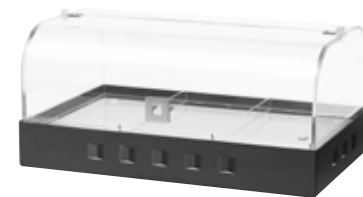

Step 1:

PICK YOUR CASE

Dome Bakery Case
Acrylic with 3 Row Divider
19.25 x 12 x 7 in
48.9 x 30.5 x 17.8 cm
Item # BD119
ECO US

Dome Bakery Case with Drawers **NEW!**
Acrylic with 3 Row Divider Tray
19.1 x 12.8 x 15 in
49.3 x 32.5 x 38.1 cm
Item # BD128
ECO US

Step 2:

CHOOSE A BASE FROM A RANGE OF FINISHES

6 Drawer Acrylic Bakery Case with "FRESH" Bamboo Base
21 x 13.75 x 15.2
53.3 x 34.9 x 38.6 cm
Item # BD114
ECO US

Bamboo Base with "FRESH" on one side for 2 different looks.

Stainless Steel Base **NEW!**
Works with BD115, BD119, BD128, BD129
21 x 13.2 x 4 in
53.3 x 33.5 x 10.2 cm
Item # BK015
US

Metal Base with Matte Finish
With 3 Row Divider
19.25 x 12 x 9.25 in
48.9 x 30.5 x 23.5 cm
US

- Black Matte Finish**
Item # BD120
- White Matte Finish**
Item # BD123

Classic Dark Wooden Base **NEW!**
White Oak
22 x 14.8 x 4.2 in
56 x 37.7 x 10.6 cm
Item # BDB003
ECO US
Comes with Classic Handle