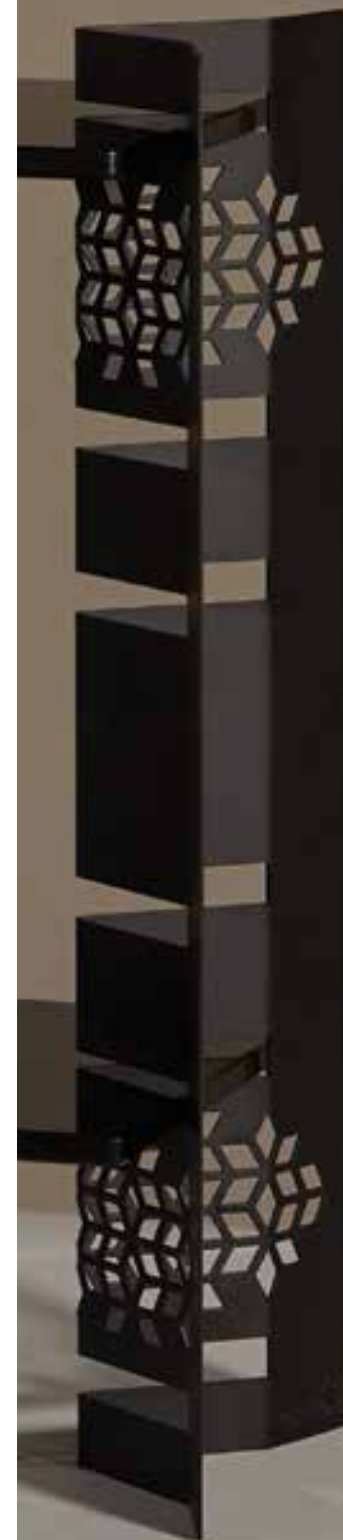

Item # SK052

Fuel not included

THE BRONZE™ COLLECTION

The Bronze line of products uses USA Steel with a durable finish and works with other Rosseto accessories so you can customize your buffet.

8" Short Multi- Level Bronze Riser

6 x 6 x 8 in
15.2 x 15.2 x 20.3 cm

Item # SM298

12" Tall Multi-Level Bronze Riser

6 x 6 x 12 in
15.2 x 15.2 x 30.2 cm

Item # SM299

30" Multi-Level Bronze Riser

8 x 8 x 30 in
20.3 x 20.3 x 76.2 cm

Item # SM325

**Mosaic Narrow 3 Drawer Black
Matte Bakery Case**

6.6 x 11.9 x 18.9 in
16.8 x 30.2 x 48 cm

Item # BD143

**Mosaic Wide 2 Drawer
Black Matte Bakery Case**

17.7 x 11.9 x 12.7 in
45 x 30.2 x 32.35 cm

Item # BD144