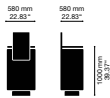

OLYMP Modulo

FEATURES

Grauschwarz // Grey-black

Premiumweiß // Premium white