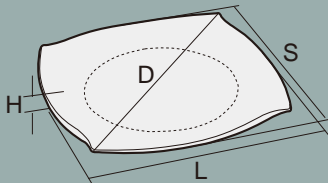

FORTE
50460 White

50460-5246
30cm SQUARE PLATE
D348mm/L292mm/S292mm/H28mm

50460-5240
27cm SQUARE PLATE
D328mm/L274mm/S274mm/H26mm

50460-5247
24cm SQUARE PLATE
D289mm/L239mm/S239mm/H24mm

50460-5241
21cm SQUARE PLATE
D244mm/L209mm/S209mm/H22mm

50460-5265
16cm SQUARE PLATE
D182mm/L158mm/S158mm/H20mm

L = Long Length S = Short Length
H = Height D = Diameter
Mentioned capacity(cc) is full.

50460-4552
TEA/COFFEE POT W/COVER(L)
L261mm/S187mm/H155mm/1,570cc

50460-4566
CREAMER JUG 110cc
L110mm/S92mm
H81mm/110cc

50460-4567
CREAMER JUG 60cc
L82mm/S62mm
H53mm/60cc

50460-5248
26cm SQUARE RIM SOUP PLATE
D302mm/L259mm/S259mm/H41mm

50460-5496
16cm B.B. PLATE
L166mm/S166mm/H20mm

50460-3453
28cm SQUARE BOWL
D314mm/L284mm
S284mm/H79mm

50460-3454
25cm SQUARE BOWL
D273mm/L247mm
S247mm/H71mm

50460-3455
18cm SQUARE BOWL
D198mm/L182mm
S182mm/H54mm

50460-3459
14cm SQUARE BOWL
D156mm/L147mm
S147mm/H51mm