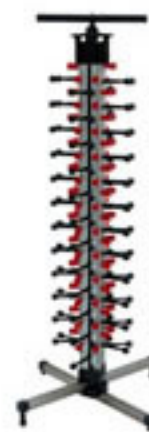

Single door heated cart  
807\*885\*1768MM

**Heated trolley**

Single door refrigerated cart  
807\*885\*2200MM

**Heated trolley**

Double door heated cart  
1470\*885\*1768MM

**Heated trolley**

Single door heated container  
460\*633\*620MM

**Heated trolley**

Double door heated cart  
520\*690\*1370MM

**Heated trolley**

Ice storage wagon  
585\*800\*745MM/610\*950MM

**Trolley for dish**

Trolley for dish  
730\*960\*810

**Trolley for dish**

Trolley for dish  
545\*545\*1080MM

**Trolley for dish**

Trolley for dish  
650\*590\*1900MM

**Trolley for dish**

Trolley for GN dish ( 1/1 )  
380\*550\*1735MM

**Trolley for dish**

Trolley for GN dish ( 1/2 )  
670\*820\*1735MM