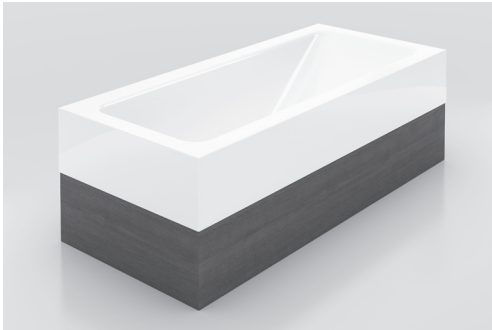

**BETTEONE RELAX HIGHLINE**

Design: Tesseraux + Partner

with wood panelling

with tile and plaster base without tiles

Adequate position to connect the drainage

Dimension	A	B	G	I	K	N	O	U	V	article no.	volume **
180 x 80 x 45 cm	1800	800	680	1080	515	480	690	433	100	3323 CFXXH	<b>155 litre</b>
190 x 90 x 45 cm	1900	900	780	1165	600	570	740	438	105	3324 CFXXH	<b>210 litre</b>