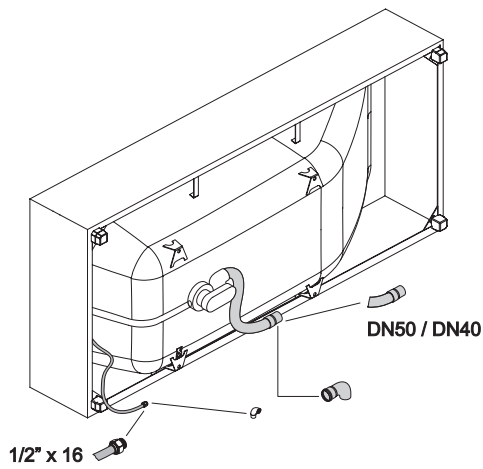

**BETTEONE RELAX HIGHLINE**

Design: Tesseraux + Partner

with wood panelling

with tile and plaster base without tiles

Adequate position to connect the drainage

Dimension	A	B	G	I	K	N	O	U	V	article no.	volume **
180 x 80 x 45 cm	1800	800	680	1080	515	480	690	433	100	3323 CFXXH	<b>155 litre</b>
190 x 90 x 45 cm	1900	900	780	1165	600	570	740	438	105	3324 CFXXH	<b>210 litre</b>

all measurements in mm.