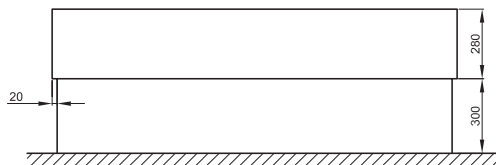

**BETTEONE RELAX HIGHLINE**

Design: Tesseraux + Partner

with wood panelling

with tile and plaster base without tiles

Adequate position to connect the drainage

Dimension	A	B	G	I	K	N	O	U	V	article no.	volume **
180 x 80 x 45 cm	1800	800	680	1080	515	480	690	433	100	3323 CFXXH	<b>155 litre</b>
190 x 90 x 45 cm	1900	900	780	1165	600	570	740	438	105	3324 CFXXH	<b>210 litre</b>

all measurements in mm.