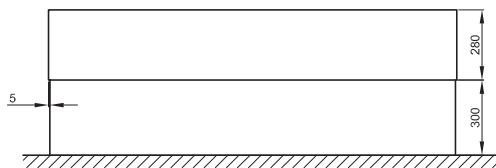

**BETTEONE RELAX HIGHLINE**

Design: Tesseraux + Partner

with wood panelling

with tile and plaster base without tiles

Adequate position to connect the drainage

Dimension	A	B	G	I	K	N	O	U	V	article no.	volume **
180 x 80 x 45 cm	1800	800	680	1080	515	480	690	433	100	3323 CFXXH	<b>155 litre</b>
190 x 90 x 45 cm	1900	900	780	1165	600	570	740	438	105	3324 CFXXH	<b>210 litre</b>

all measurements in mm.