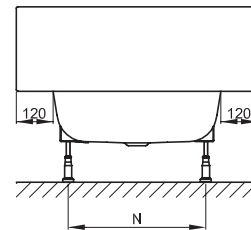

**BETTEONE RELAX HIGHLINE**

Design: Tesseraux + Partner

with wood panelling

with tile and plaster base without tiles

Adequate position to connect the drainage

Dimension	A	B	G	I	K	N	O	U	V	article no.	volume **
180 x 80 x 45 cm	1800	800	680	1080	515	480	690	433	100	3323 CFXXH	<b>155 litre</b>
190 x 90 x 45 cm	1900	900	780	1165	600	570	740	438	105	3324 CFXXH	<b>210 litre</b>

all measurements in mm.