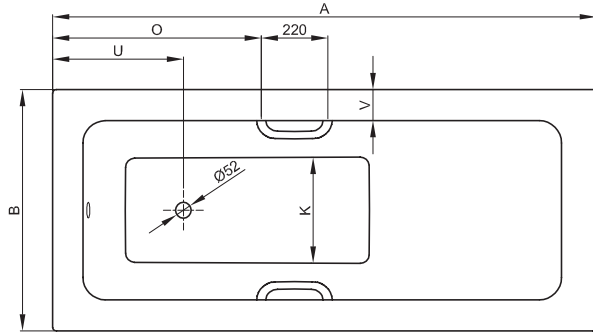

**BETTEONE RELAX HIGHLINE**

Design: Tesseraux + Partner

with wood panelling

with tile and plaster base without tiles

Adequate position to connect the drainage

Dimension	A	B	G	I	K	N	O	U	V	article no.	volume **
180 x 80 x 45 cm	1800	800	680	1080	515	480	690	433	100	3323 CFXXH	<b>155 litre</b>
190 x 90 x 45 cm	1900	900	780	1165	600	570	740	438	105	3324 CFXXH	<b>210 litre</b>

all measurements in mm.