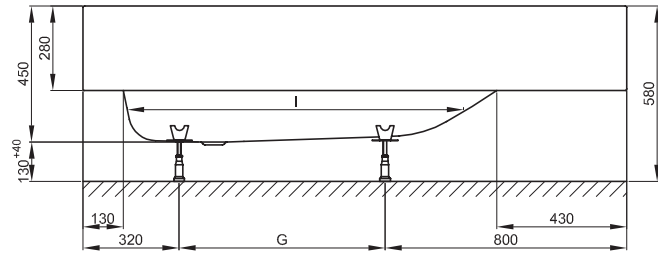

**BETTEONE RELAX HIGHLINE**

Design: Tesseraux + Partner

with wood panelling

with tile and plaster base without tiles

Adequate position to connect the drainage

Dimension	A	B	G	I	K	N	O	U	V	article no.	volume **
180 x 80 x 45 cm	1800	800	680	1080	515	480	690	433	100	3323 CFXXH	<b>155 litre</b>
190 x 90 x 45 cm	1900	900	780	1165	600	570	740	438	105	3324 CFXXH	<b>210 litre</b>

all measurements in mm.