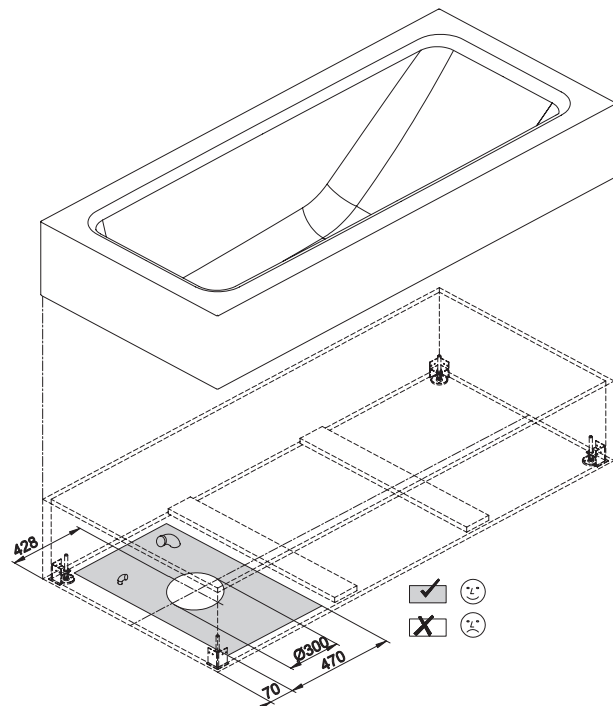

**BETTEONE RELAX HIGHLINE**

Design: Tesseraux + Partner

with wood panelling

with tile and plaster base without tiles

Adequate position to connect the drainage

Dimension	A	B	G	I	K	N	O	U	V	article no.	volume **
180 x 80 x 45 cm	1800	800	680	1080	515	480	690	433	100	3323 CFXXH	<b>155 litre</b>
190 x 90 x 45 cm	1900	900	780	1165	600	570	740	438	105	3324 CFXXH	<b>210 litre</b>

all measurements in mm.